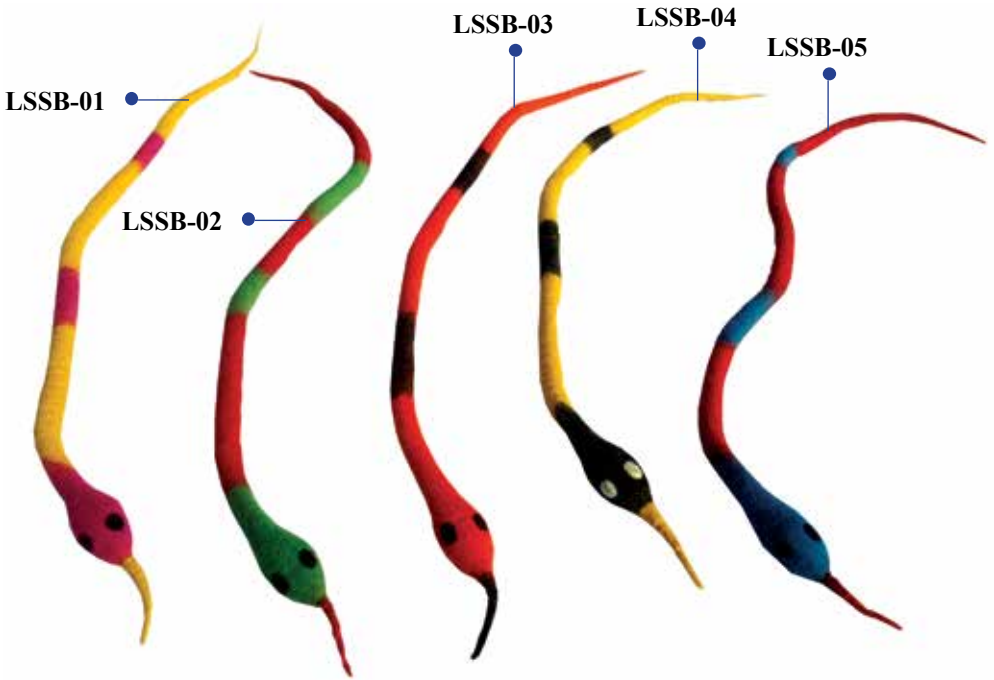

ECO-SNAKE (large)

(Size: approximately 40 inch height)