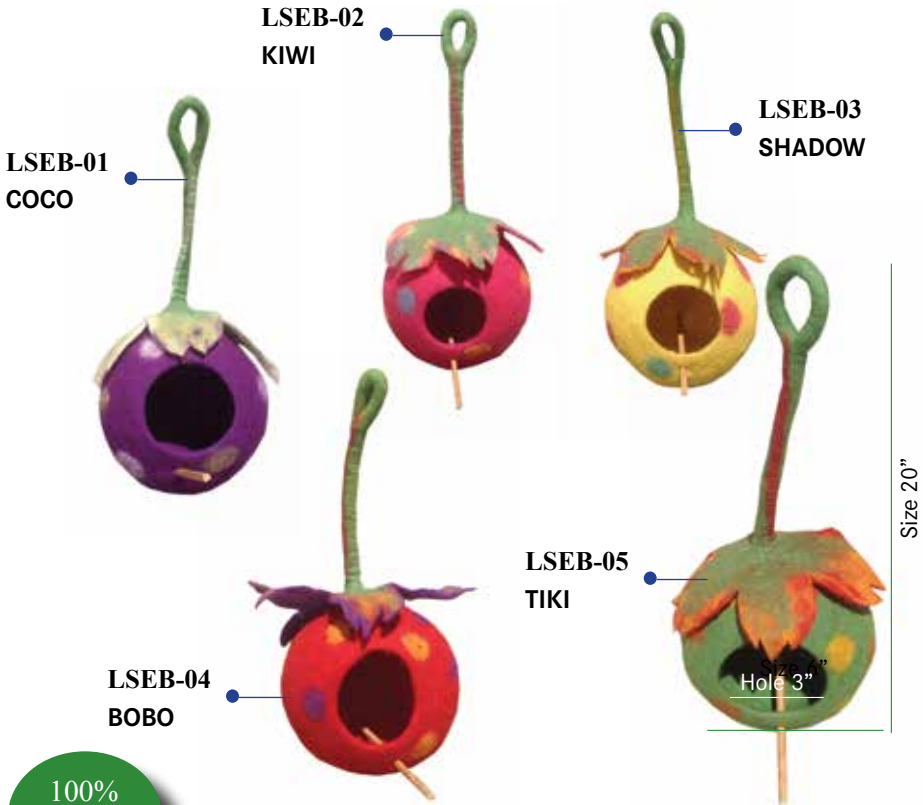

ECO-BIRD NEST

CAN BE HANG ANYWHERE !

100%
WOOL

Ce Sharma

Eco-friendly Bird Nest

Beautifully designed and well constructed, these Eco-Bird Nests will add color and spark to your patio or inside your home. If you are an avid bird watcher, hang it outside in your patio and find an avian occupant soon. Your feathery friend will love its new warm and cost home. With a 3" entry point, the nests can allow birds like wren and chickadees and others. Inside, you can use this a key holder or simply a decorative piece.