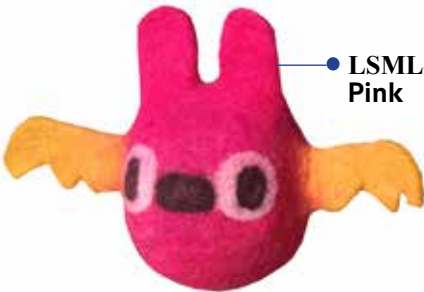

# ECO-TURTLE

(Size: approximately 10 inch)

**Caspian**  
LSTR-01

**Ninja**  
LSTR-02

**Slider**  
LSTR-03

**Bud**  
LSTR-04

**Flip**  
LSTR-05

# ECO-MONSTER

---

Large (Size: approximately 5 inch)

---

LSML-01  
Blue

LSML-02  
Pink

LSML-03  
Orange

---

Small (Size: approximately 4 inch)

---

LSMM-01  
Blue

LSMM-02  
Pink

LSMM-03  
Orange