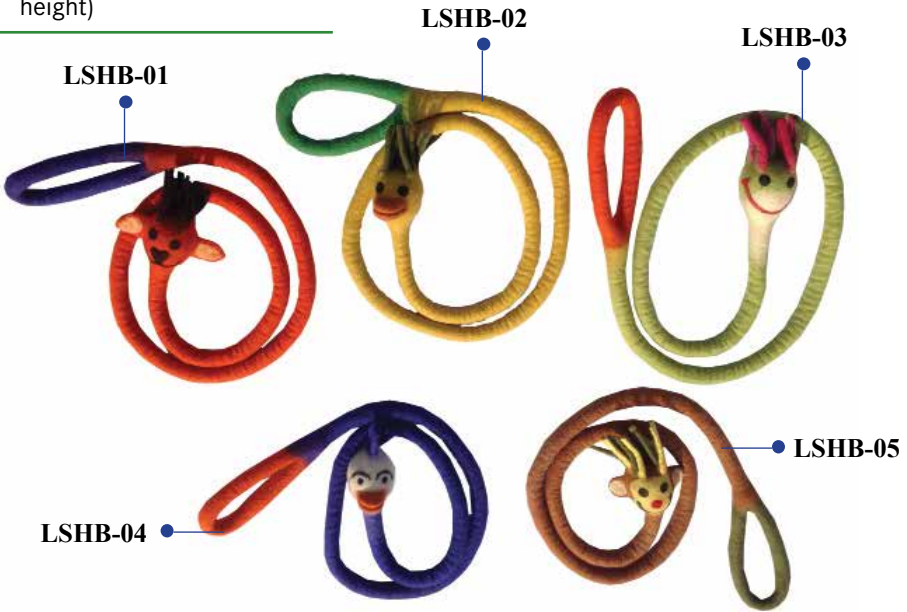

# ECO-OCTOPUS (small)

(Size: approximately 9 inch height & 3 inch diameter)

# ECO-BONE TUGGIES (large)

(Size: approximately 48 inch height & bone size 6 inch)

# ECO-BONE TUGGIES (small)

(Size: approximately 20 inch height & bone size 6 inch)

# ECO-SINGLE HEAD TUGGIS (large)

(Size: approximately 72 inch height)