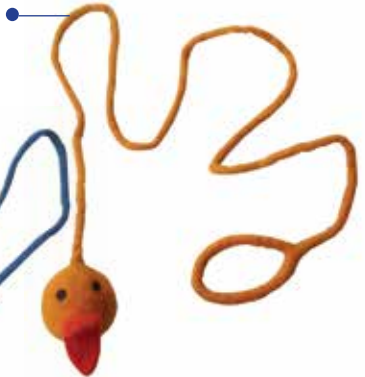

# ECO-CAT TEASER

(Size: 36 inch long rope and stick 10 inch)

# ECO-STRAWBERRY

(Size: 2 inch diameter)

# ECO-ANIMAL TEASERS

(Size: 2 inch diameter ball/Rope 40 inch long)

LSET-01  
Fish

LSET-03  
Bird

LSET-02  
Cat