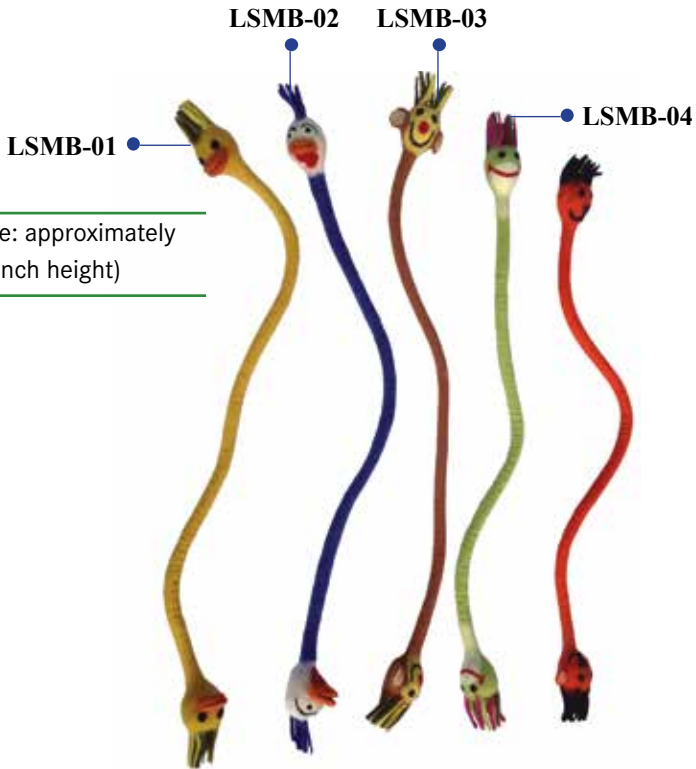

ECO- TWO HEAD TUGGIES (large)