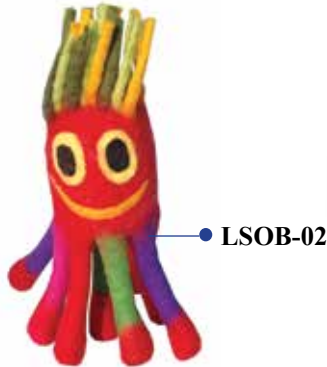

ECO-OCTOPUS (large)

(Size: approximately 11 inch height & 4 inch diameter)