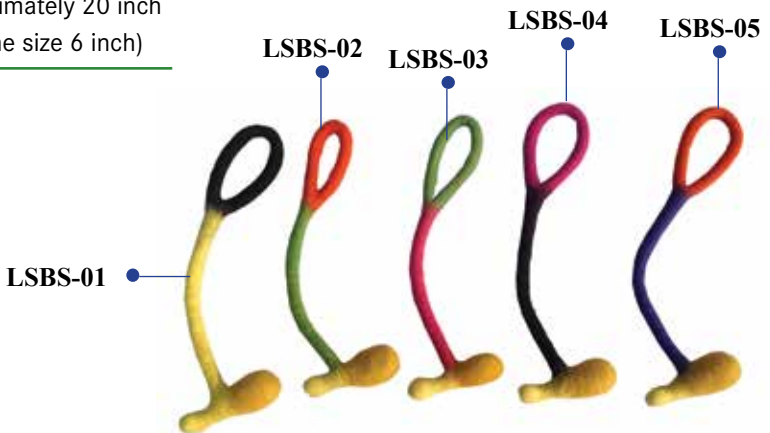

ECO-BONE TUGGIES (small)

(Size: approximately 20 inch height & bone size 6 inch)