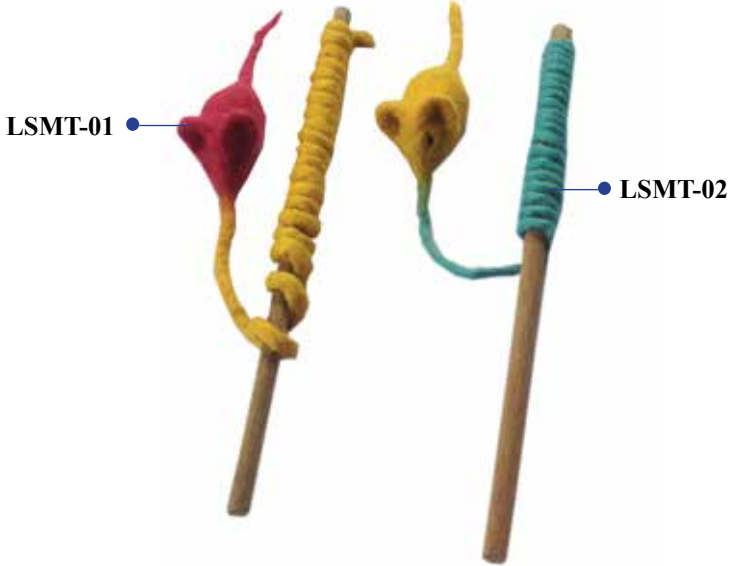

# ECO-BABA

(Size: 20 inch long)

# ECO-CAT BALL

(2 INCH DIAMETER)

LSBC-01

LSCB-02

LSCB-03

LSCB-05

# ECO-OCTOPUS (mini)

(Size: approximately 6 inch height & 2 inch diameter)

LSOM-01

LSOM-02

LSOM-03

# ECO-MOUSE TEASER

(Size: 36 inch long rope and stick 10 inch)