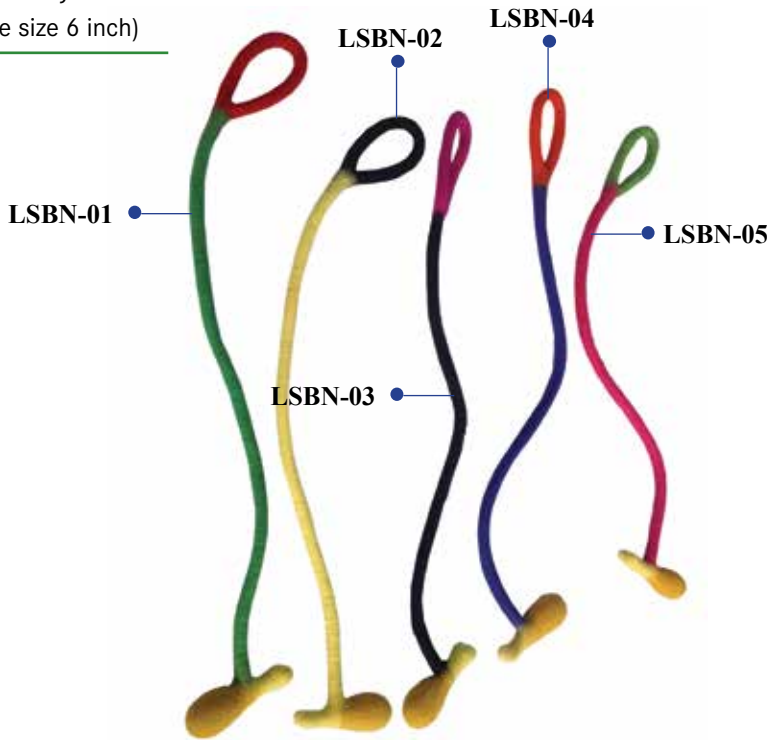

ECO-BONE TUGGIES (large)

(Size: approximately 48 inch height & bone size 6 inch)