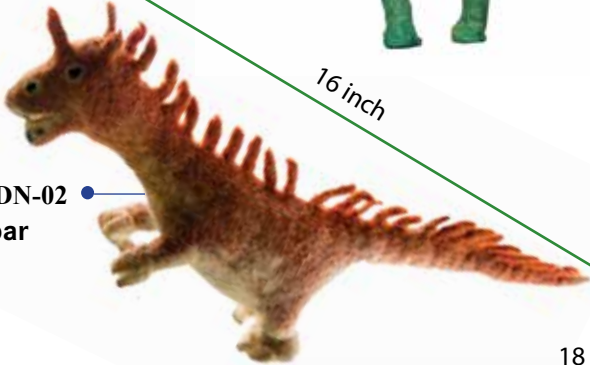

LSDN-02
Jobar