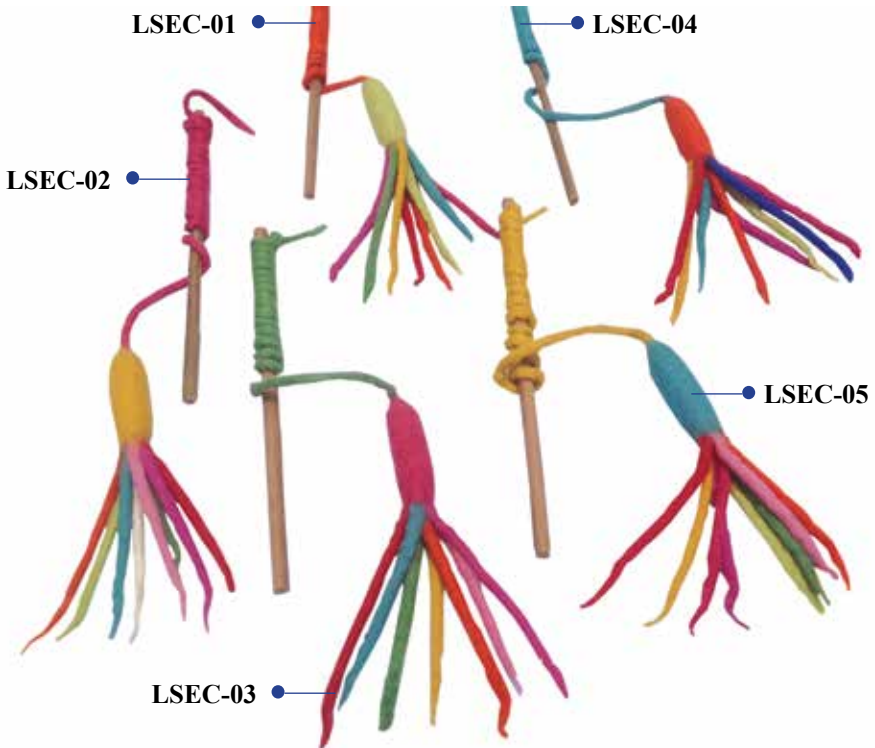

# ECO-MOUSE TEASER

(Size: 36 inch long rope and stick 10 inch)

# ECO-FAMILY (Rattle Ball)

(Size: 2 inch Diameter)

LSEF-01  
Fox

LSEF-02  
Panda

LSEF-03  
Bee

LSEF-04  
Paw

LSEF-05  
Pig

LSEF-06  
Frog

LSEF-07  
Bunny

LSEF-08  
Deer

LSEF-09  
Dog

LSEF-10  
Dolphin

LSEF-11  
Owl

# ECO-CAT TEASER

(Size: 36 inch long rope and stick 10 inch)