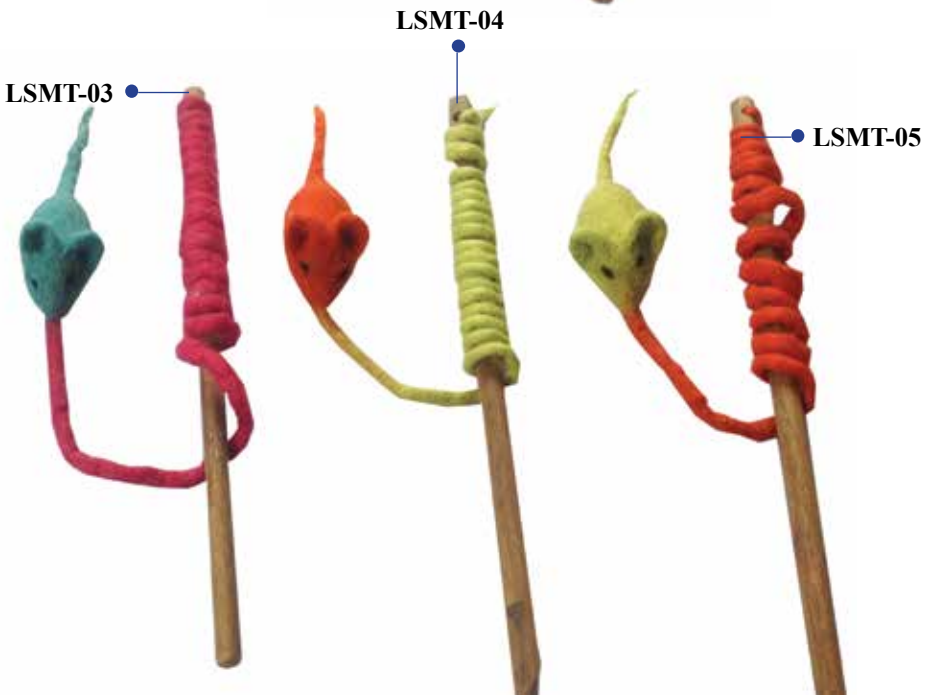

# ECO-BABA

(Size: 20 inch long)

# ECO-CAT BALL

(2 INCH DIAMETER)

LSBC-01

LSCB-02

LSCB-03

LSCB-05

# ECO-OCTOPUS (mini)

(Size: approximately 6 inch height & 2 inch diameter)

LSOM-01

LSOM-02

LSOM-03

# ECO-MOUSE TEASER

(Size: 36 inch long rope and stick 10 inch)