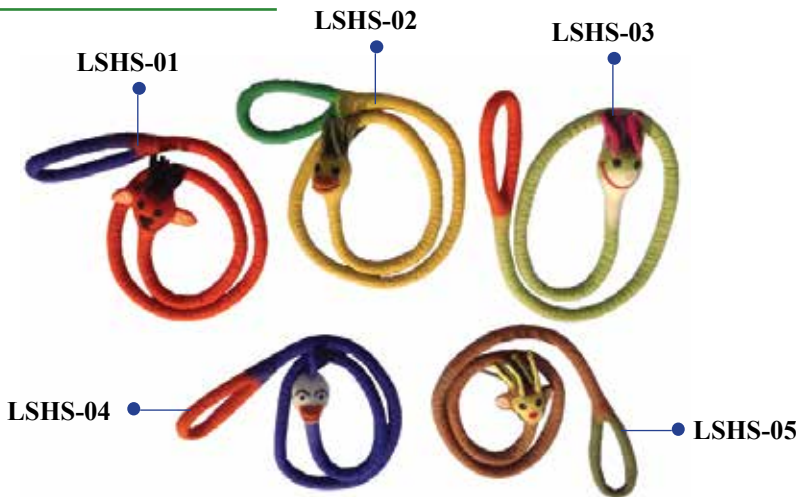

ECO-SINGLE HEAD TUGGIS (small)

(Size: approximately 40 inch height)